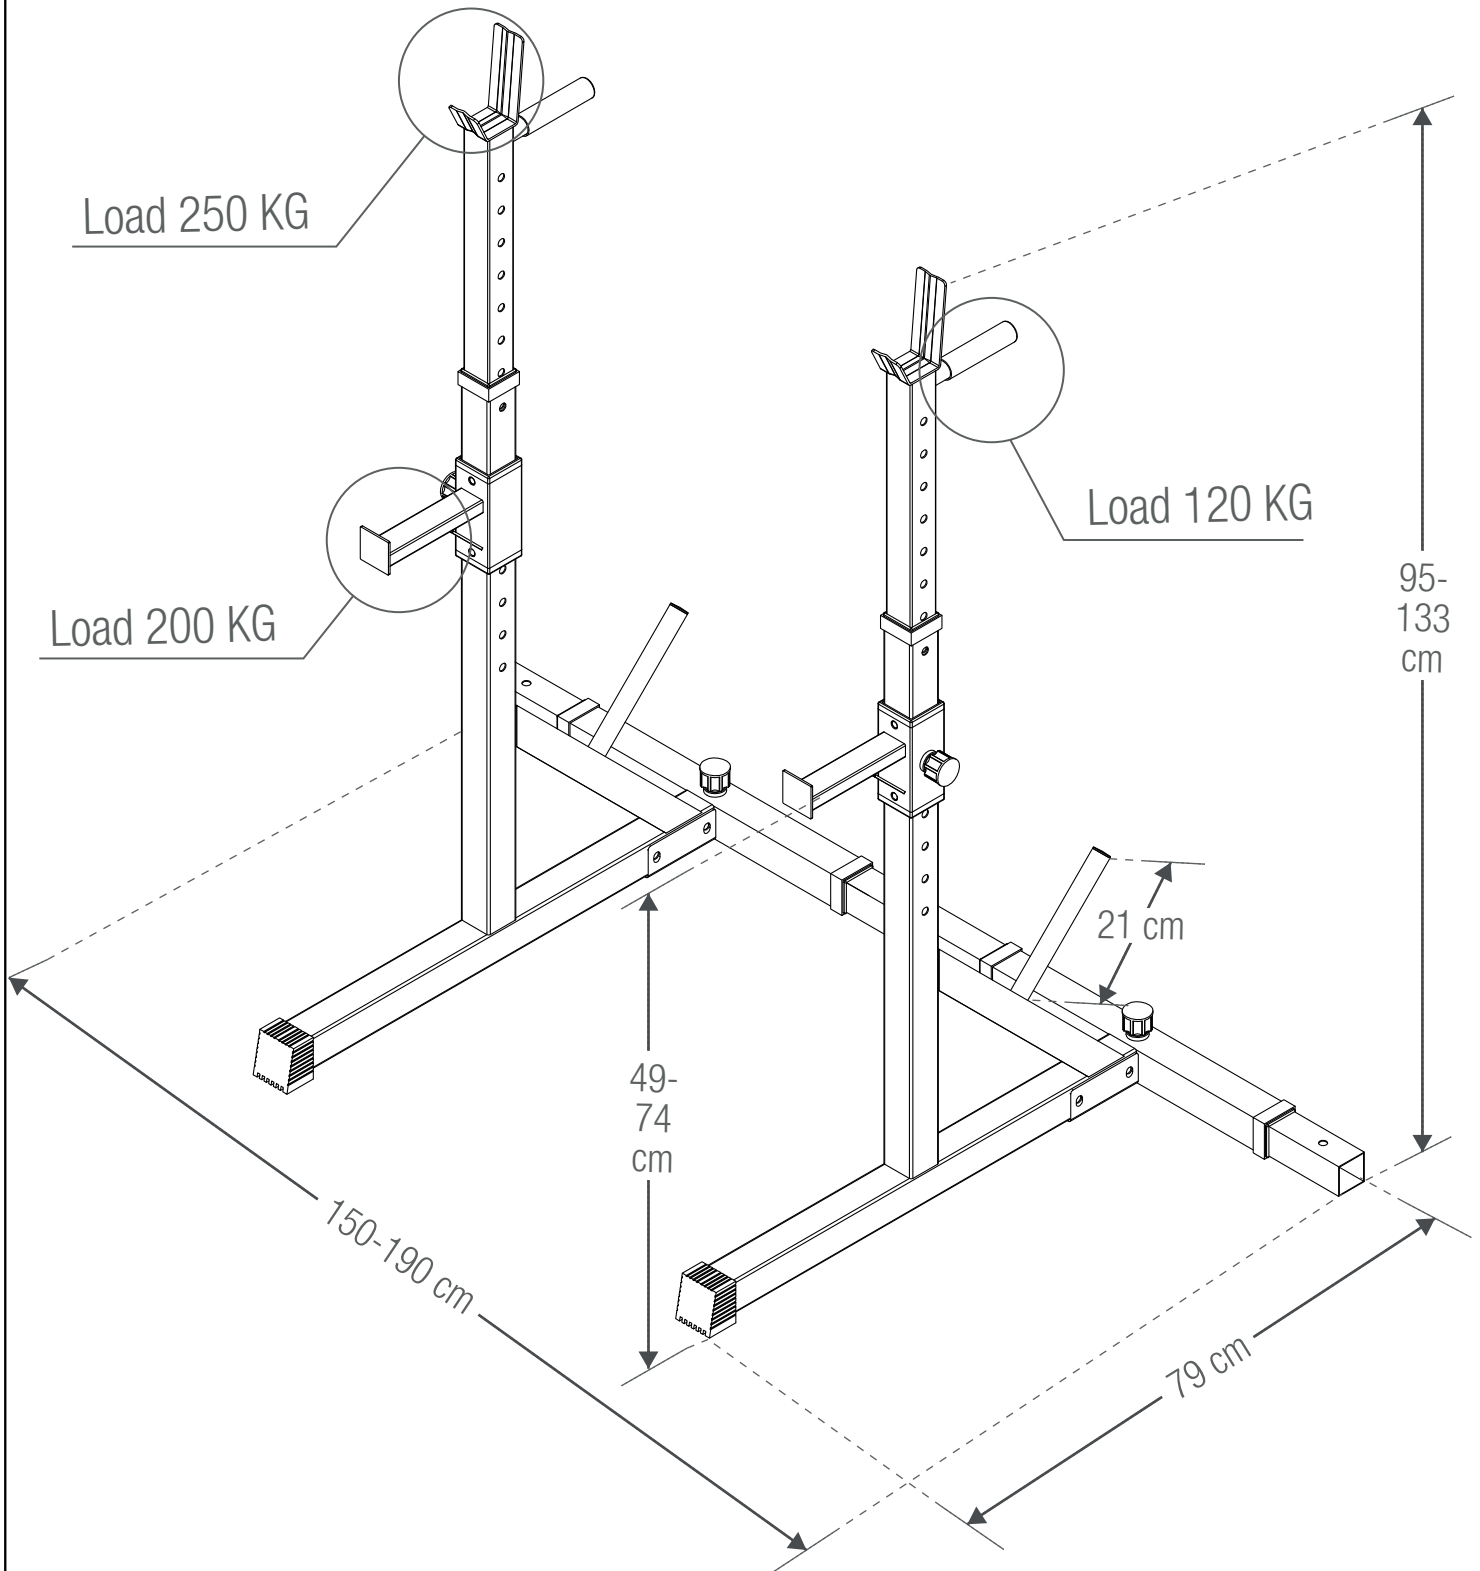

GORILLA SPORTS

Adjustable Long Bar Rack (10000785)

GORILLA SPORTS

Bolt: (M10*70)

4x

Pin

1x

Washer: ($\phi 10$)

8x

Nut M10

4x

Quick Pin

4x

Spanner

2x

GORILLA SPORTS

1

Bolt M10*70 2PCS

Nut M10 2PCS

Washer M10 4PCS

2

3

Quick Pin 4PCS