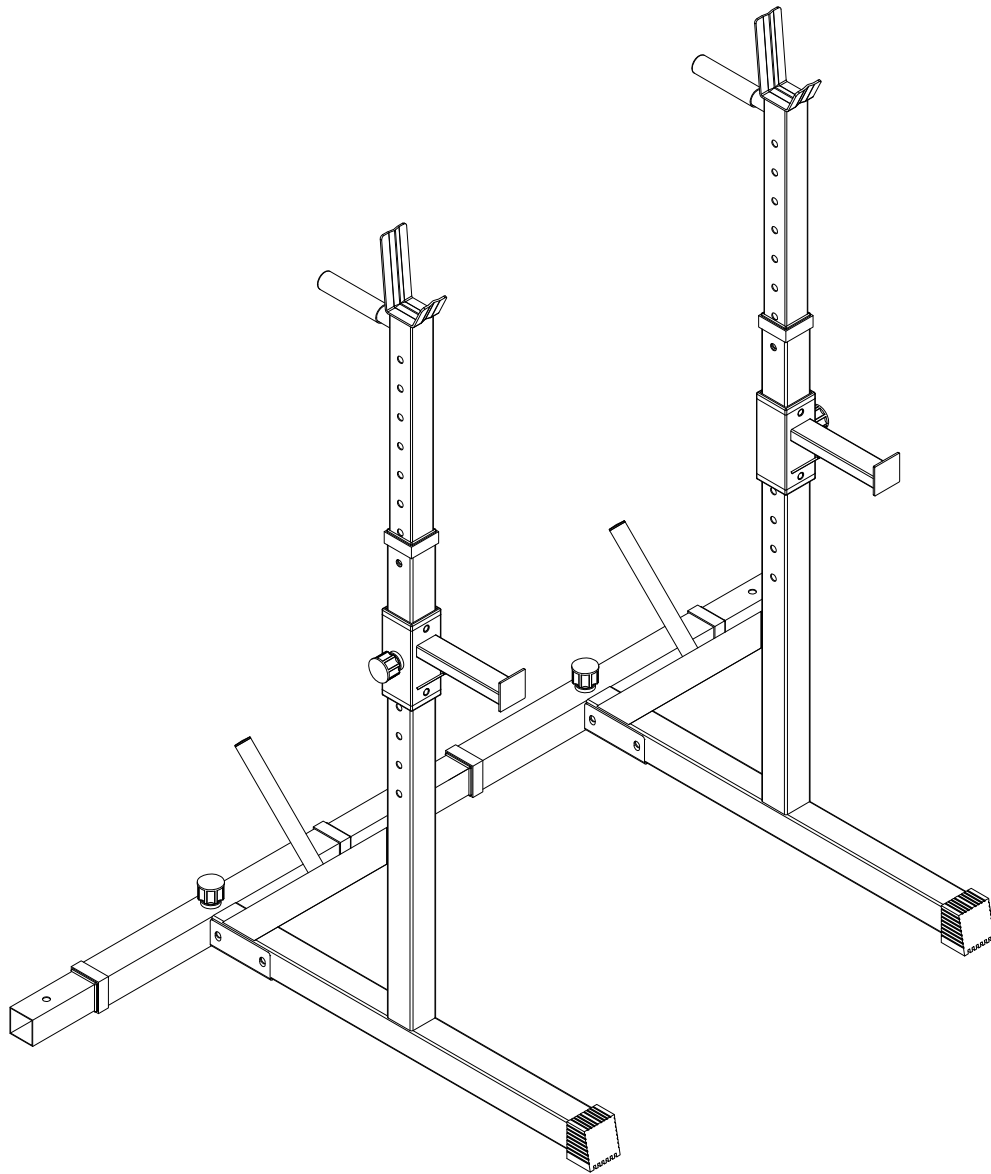

GORILLA SPORTS

Adjustable Long Bar Rack (10000785)

GORILLA SPORTS

Bolt: (M10*70)

4x

Pin

1x

Washer: ($\phi 10$)

8x

Nut M10

4x

Quick Pin

4x

Spanner

2x

GORILLA SPORTS

1

Bolt M10*70 2PCS

Nut M10 2PCS

Washer M10 4PCS

2

3

Quick Pin 4PCS