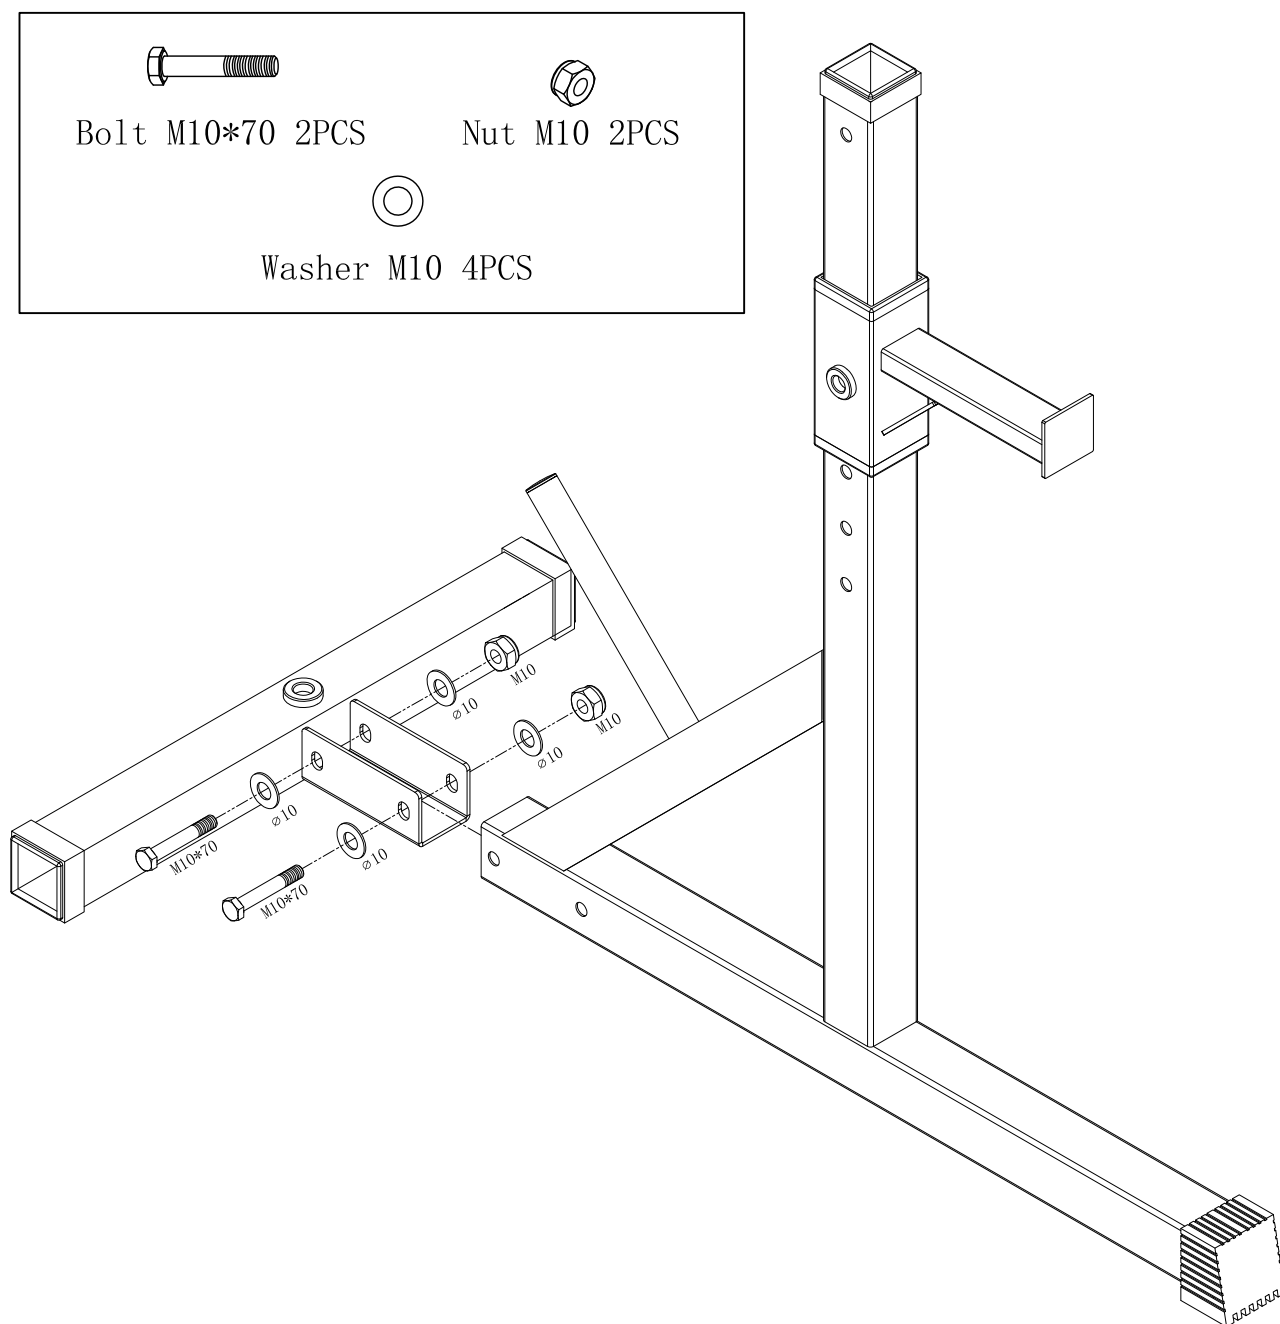

GORILLA SPORTS

Adjustable Long Bar Rack (10000785)

GORILLA SPORTS

Bolt: (M10*70)

4x

Pin

1x

Washer: ($\phi 10$)

1

Bolt M10*70 2PCS

Nut M10 2PCS

Washer M10 4PCS

2

3

Quick Pin 4PCS