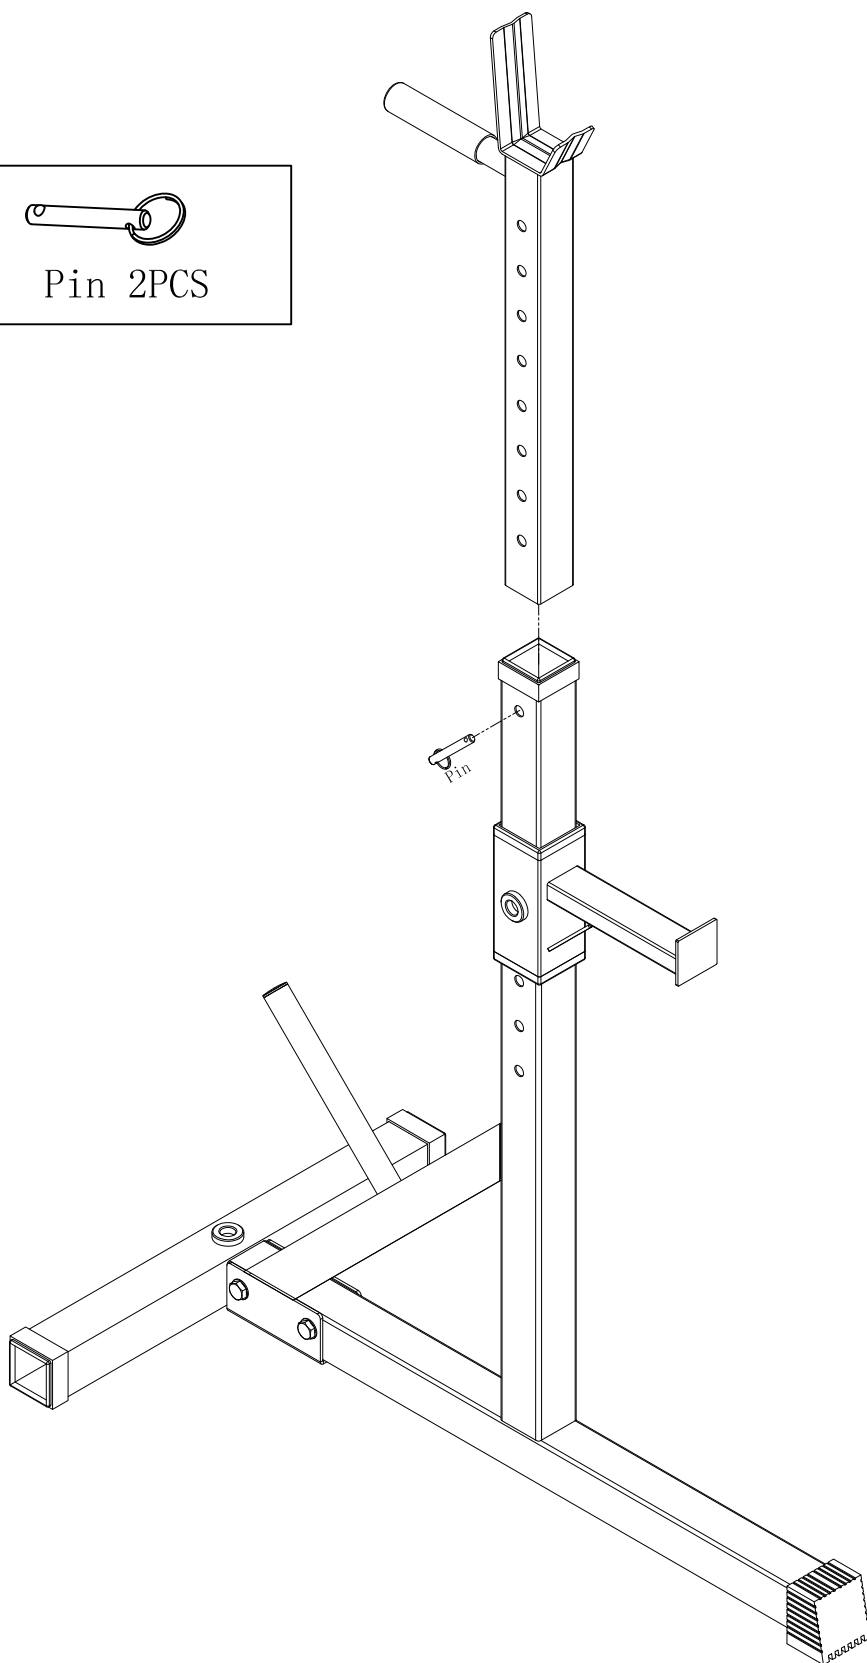

GORILLA SPORTS

Adjustable Long Bar Rack (10000785)

GORILLA SPORTS

Bolt: (M10*70)

4x

Pin

1x

Washer: ($\phi 10$)

1

Bolt M10*70 2PCS

Nut M10 2PCS

Washer M10 4PCS

2

3

Quick Pin 4PCS