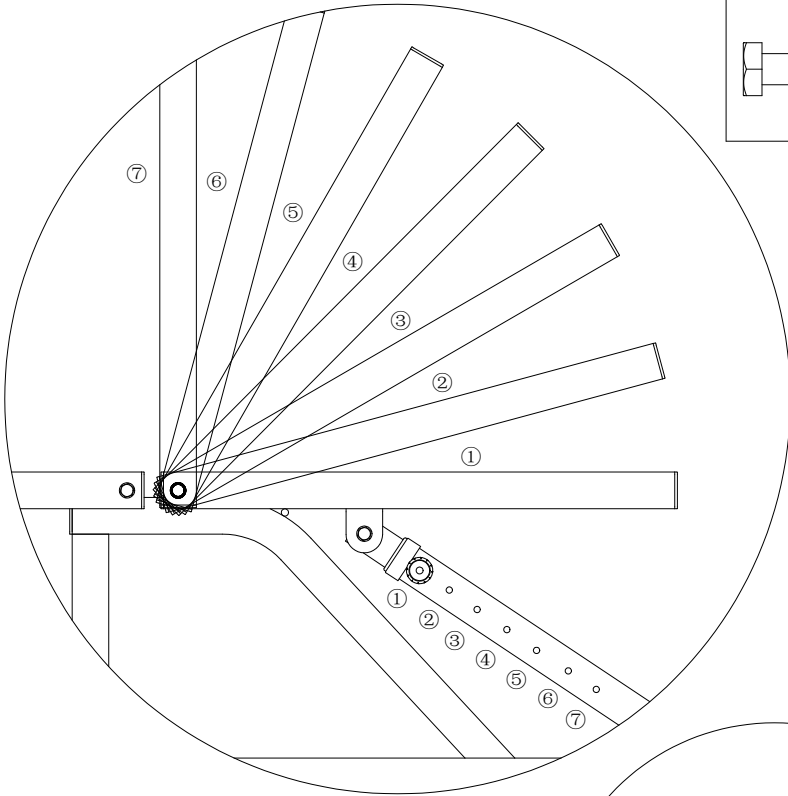

GORILLA SPORTS

Multi Flat Bench (100095)

GORILLA SPORTS

Washer: ($\phi 10$) Lock Nut: (M10) Washer: ($\phi 8$) Hex Bolt: (M8*65)

20X

10X

8X

8X

Hex Bolt: (M10*70)

4X

Hex Bolt: (M10*75)

4X

Hex Bolt: (M10*175)

2X

GORILLA SPORTS

1

2

Washer (M10) - 4PCS

Lock Nut (M10) - 2PCS

Hex Bolt (M10*75) - 2PCS

3

4

Washer (M8) - 8PCS

Hex Bolt (M8*65) - 8PCS