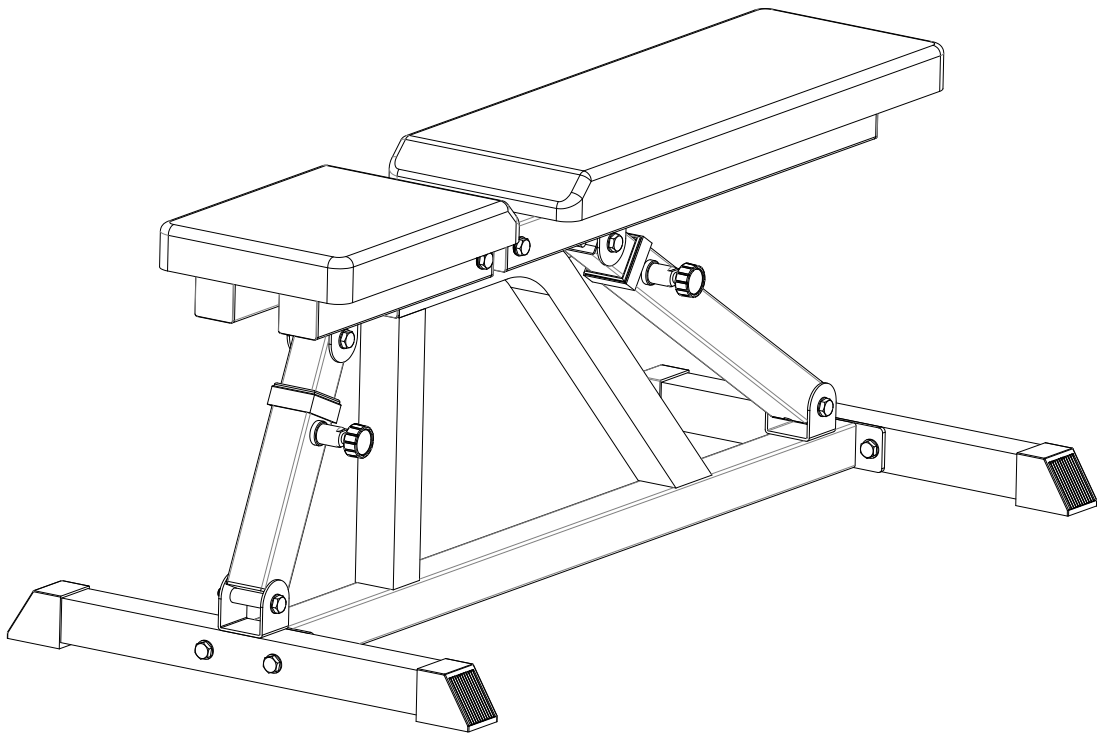

GORILLA SPORTS

Multi Flat Bench (100095)

GORILLA SPORTS

Washer: ($\phi 10$) Lock Nut: (M10) Washer: ($\phi 8$) Hex Bolt: (M8*65)

20X

10X

8X

8X

Hex Bolt: (M10*70)

4X

Hex Bolt: (M10*75)

4X

Hex Bolt: (M10*175)

2X

GORILLA SPORTS

1

2

Washer (M10) - 4PCS

Lock Nut (M10) - 2PCS

Hex Bolt (M10*75) - 2PCS

3

4

Washer (M8) - 8PCS

Hex Bolt (M8*65) - 8PCS