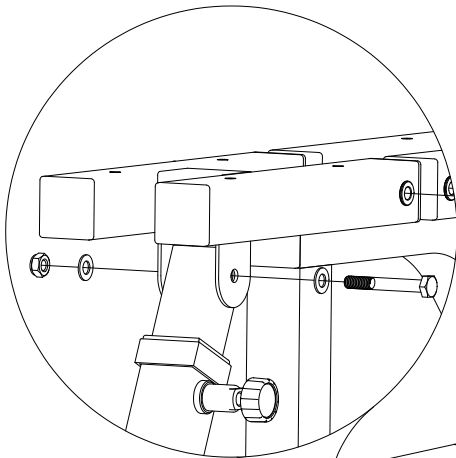

GORILLA SPORTS

Multi Flat Bench (100095)

GORILLA SPORTS

Washer: ($\phi 10$) Lock Nut: (M10) Washer: ($\phi 8$) Hex Bolt: (M8*65)

20X

10X

8X

8X

Hex Bolt: (M10*70)

4X

Hex Bolt: (M10*75)

4X

Hex Bolt: (M10*175)

2X

GORILLA SPORTS

1

2

Washer (M10) - 4PCS

Lock Nut (M10) - 2PCS

Hex Bolt (M10*75) - 2PCS

3

4

Washer (M8) - 8PCS

Hex Bolt (M8*65) - 8PCS