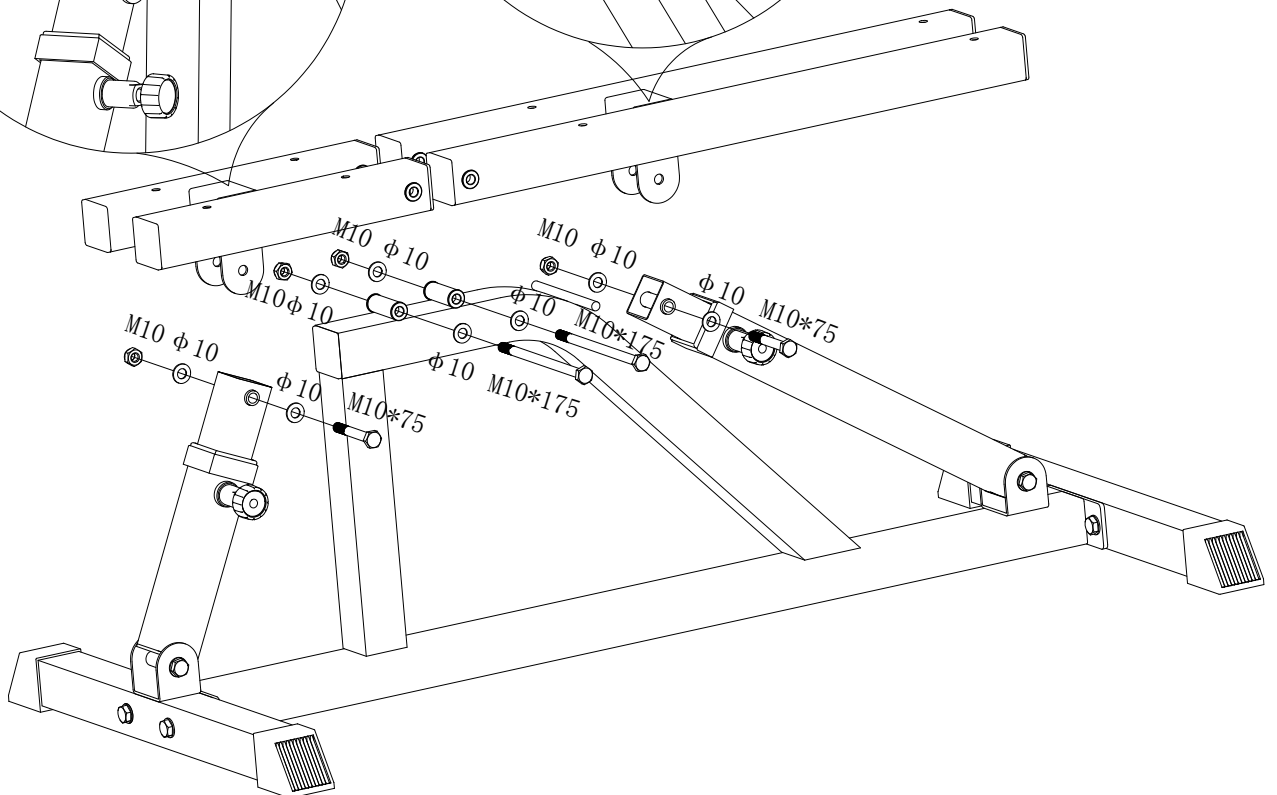

GORILLA SPORTS

Multi Flat Bench (100095)

GORILLA SPORTS

Washer: ($\phi 10$) Lock Nut: (M10) Washer: ($\phi 8$) Hex Bolt: (M8*65)

20X

10X

8X

8X

Hex Bolt: (M10*70)

4X

Hex Bolt: (M10*75)

4X

Hex Bolt: (M10*175)

2X

GORILLA SPORTS

1

2

Washer (M10) - 4PCS

Lock Nut (M10) - 2PCS

Hex Bolt (M10*75) - 2PCS

3

4

Washer (M8) - 8PCS

Hex Bolt (M8*65) - 8PCS