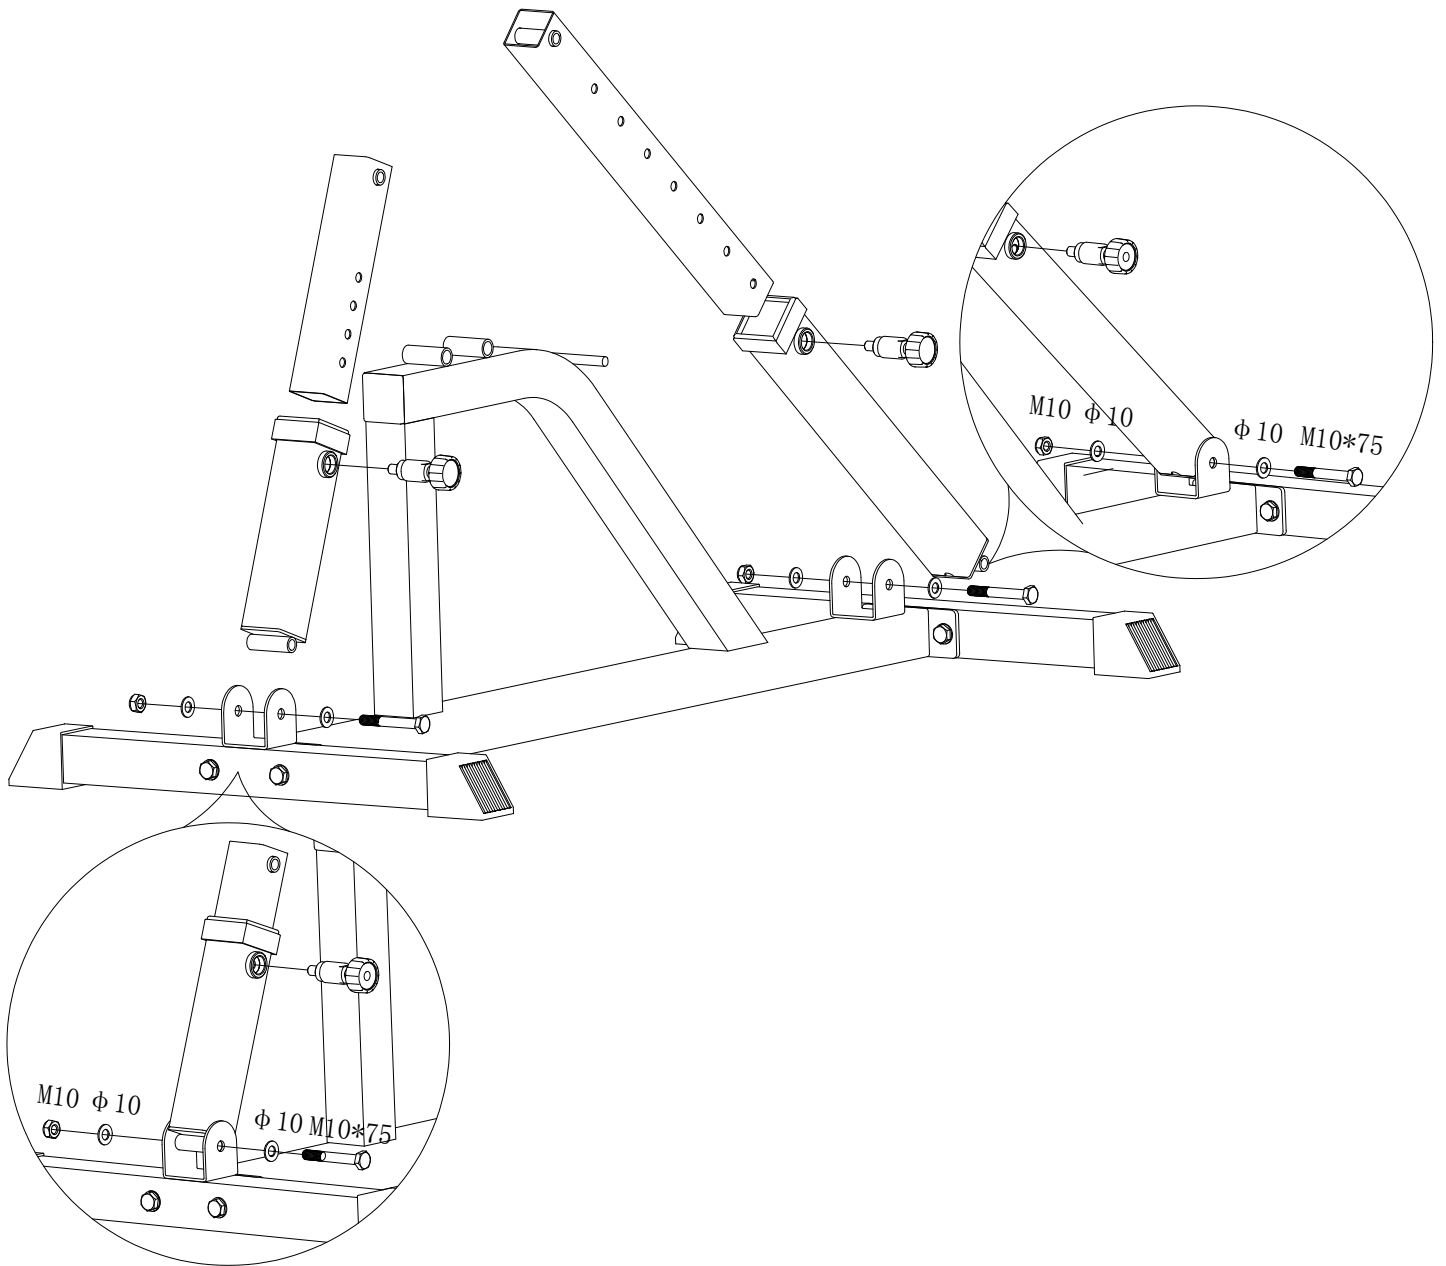

GORILLA SPORTS

Multi Flat Bench (100095)

GORILLA SPORTS

Washer: ($\phi 10$) Lock Nut: (M10) Washer: ($\phi 8$) Hex Bolt: (M8*65)

20X

10X

8X

8X

Hex Bolt: (M10*70)

4X

Hex Bolt: (M10*75)

4X

Hex Bolt: (M10*175)

2X

GORILLA SPORTS

1

2

Washer (M10) - 4PCS

Lock Nut (M10) - 2PCS

Hex Bolt (M10*75) - 2PCS

3

4

Washer (M8) - 8PCS

Hex Bolt (M8*65) - 8PCS