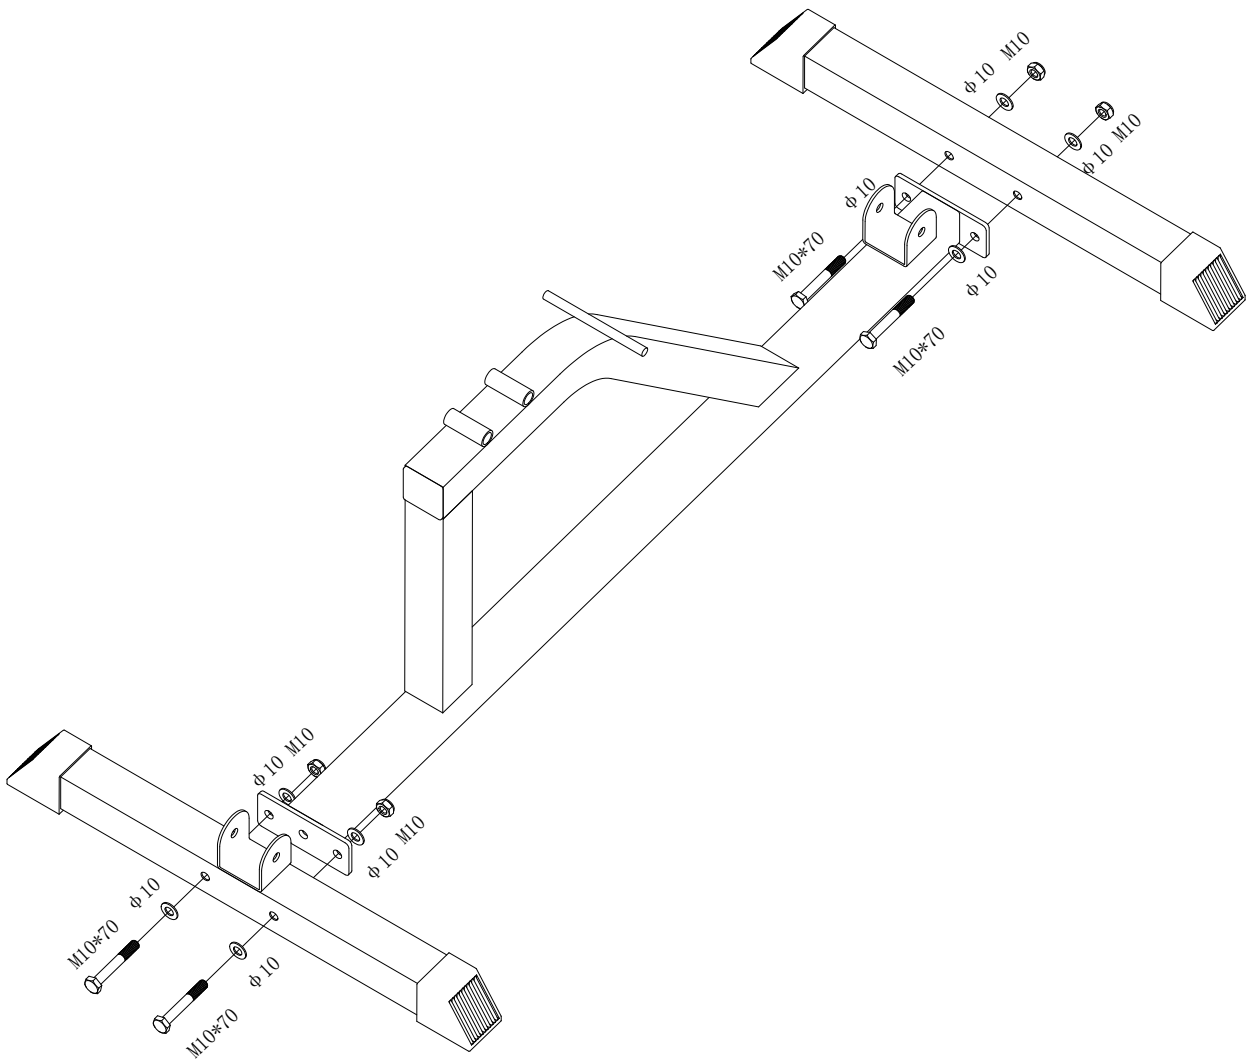

GORILLA SPORTS

Multi Flat Bench (100095)

GORILLA SPORTS

Washer: ($\phi 10$) Lock Nut: (M10) Washer: ($\phi 8$) Hex Bolt: (M8*65)

20X

10X

8X

8X

Hex Bolt: (M10*70)

4X

Hex Bolt: (M10*75)

4X

Hex Bolt: (M10*175)

2X

GORILLA SPORTS

1

2

Washer (M10) - 4PCS

Lock Nut (M10) - 2PCS

Hex Bolt (M10*75) - 2PCS

3

4

Washer (M8) - 8PCS

Hex Bolt (M8*65) - 8PCS