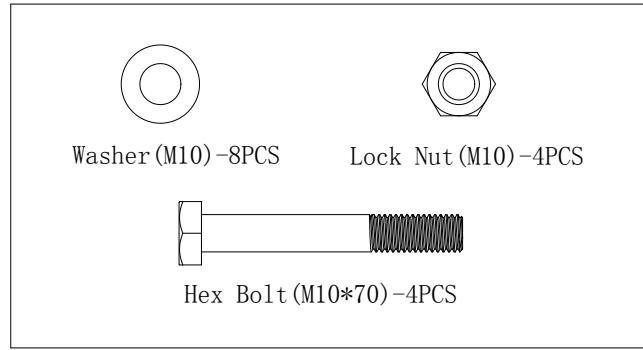

GORILLA SPORTS

Multi Flat Bench (100095)

GORILLA SPORTS

Washer: ($\phi 10$) Lock Nut: (M10) Washer: ($\phi 8$) Hex Bolt: (M8*65)

20X

10X

8X

8X

Hex Bolt: (M10*70)

4X

Hex Bolt: (M10*75)

4X

Hex Bolt: (M10*175)

2X

GORILLA SPORTS

1

2

Washer (M10) - 4PCS

Lock Nut (M10) - 2PCS

Hex Bolt (M10*75) - 2PCS

3

4

Washer (M8) - 8PCS

Hex Bolt (M8*65) - 8PCS