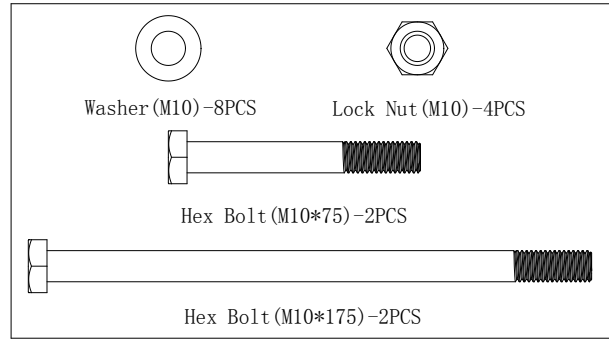

GORILLA SPORTS

Multi Flat Bench (100095)

GORILLA SPORTS

Washer: ($\phi 10$) Lock Nut: (M10) Washer: ($\phi 8$) Hex Bolt: (M8*65)

20X

10X

8X

8X

Hex Bolt: (M10*70)

4X

Hex Bolt: (M10*75)

4X

Hex Bolt: (M10*175)

2X

GORILLA SPORTS

1

2

Washer (M10) - 4PCS

Lock Nut (M10) - 2PCS

Hex Bolt (M10*75) - 2PCS

3

4

Washer (M8) - 8PCS

Hex Bolt (M8*65) - 8PCS