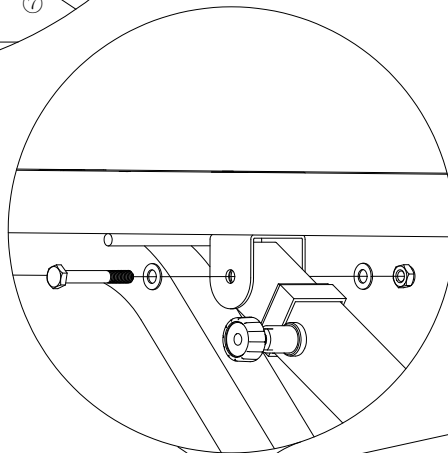

GORILLA SPORTS

Multi Flat Bench (100095)

GORILLA SPORTS

Washer: ($\phi 10$) Lock Nut: (M10) Washer: ($\phi 8$) Hex Bolt: (M8*65)

20X

10X

8X

8X

Hex Bolt: (M10*70)

4X

Hex Bolt: (M10*75)

4X

Hex Bolt: (M10*175)

2X

GORILLA SPORTS

1

2

Washer (M10) - 4PCS

Lock Nut (M10) - 2PCS

Hex Bolt (M10*75) - 2PCS

3

4

Washer (M8) - 8PCS

Hex Bolt (M8*65) - 8PCS