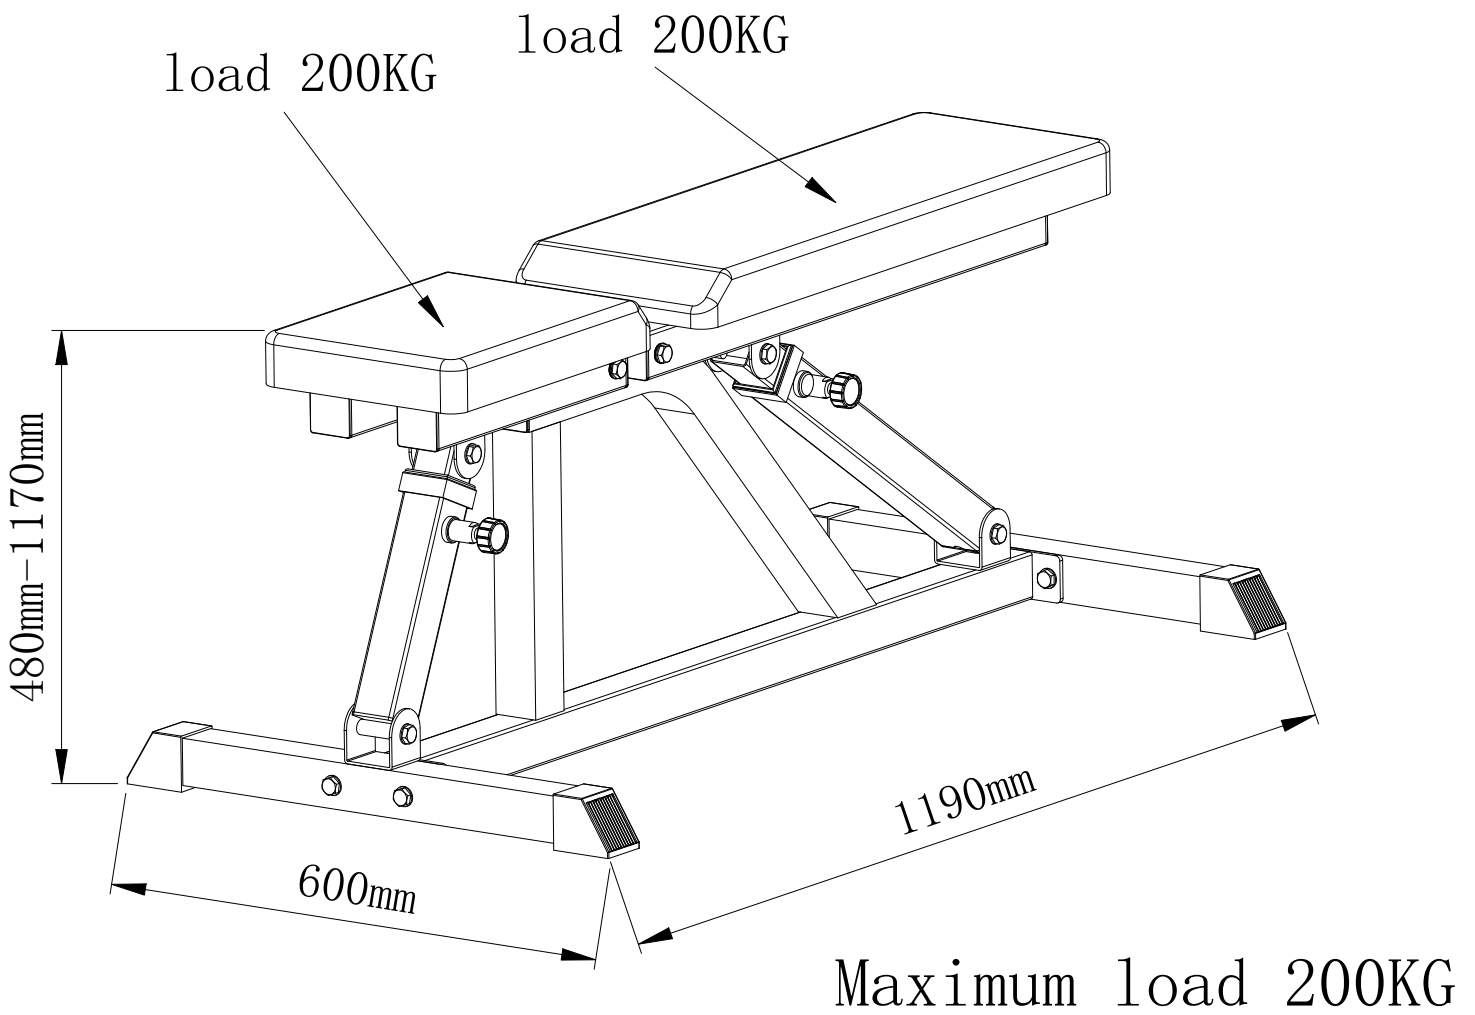

GORILLA SPORTS

Multi Flat Bench (100095)

GORILLA SPORTS

Washer: ($\phi 10$) Lock Nut: (M10) Washer: ($\phi 8$) Hex Bolt: (M8*65)

20X

10X

8X

8X

Hex Bolt: (M10*70)

4X

Hex Bolt: (M10*75)

4X

Hex Bolt: (M10*175)

2X

GORILLA SPORTS

1

2

Washer (M10) - 4PCS

Lock Nut (M10) - 2PCS

Hex Bolt (M10*75) - 2PCS

3

4

Washer (M8) - 8PCS

Hex Bolt (M8*65) - 8PCS