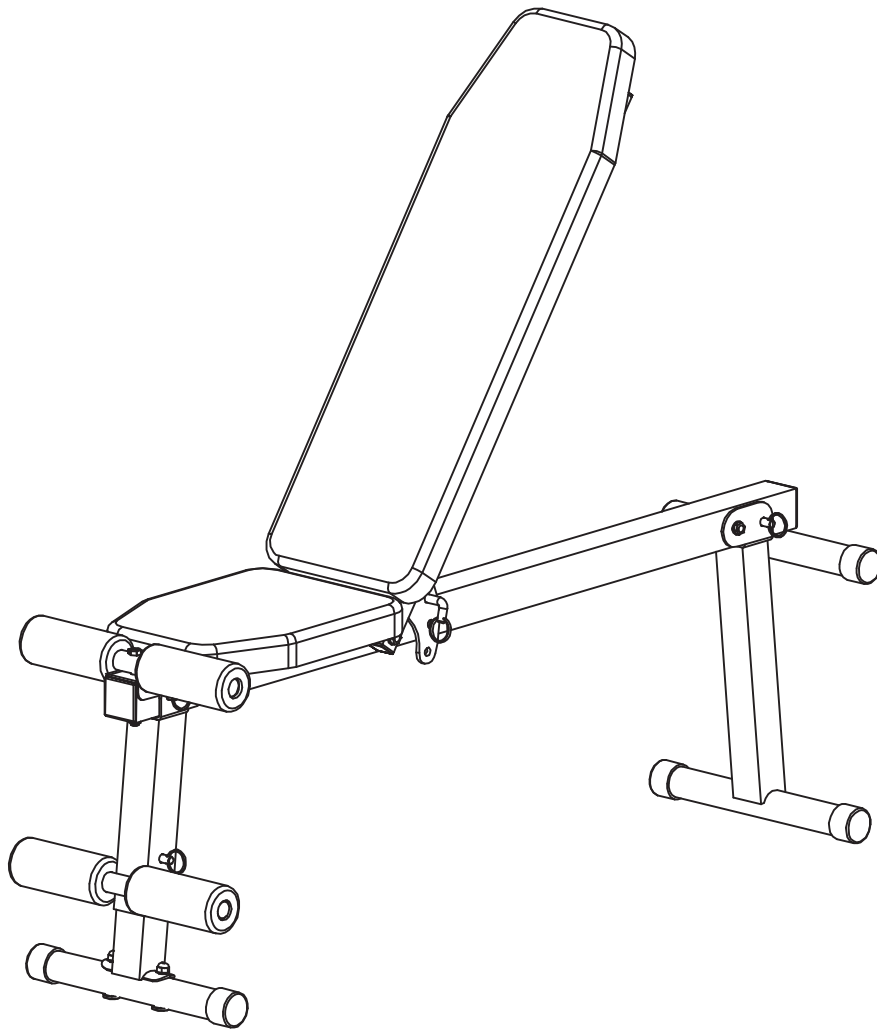

1

3

- Hex Bolt M8x20 - 8pcs
- Hex Bolt M8x40 - 4pcs
- Washer M8 - 12pcs

# GYRONETICS

INNOVATIVE FITNESS PRODUCTS

Maximum Load:100kg