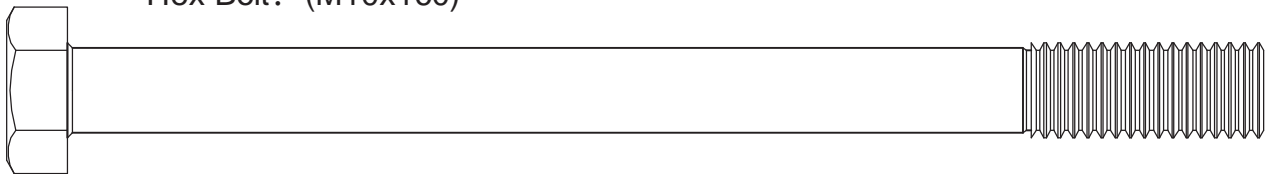

# GYRONETICS

INNOVATIVE FITNESS PRODUCTS

Washer: (M10)

10PCS

Washer: (M8)

10PCS

Nut: (M10)

5PCS

Nut: (M8)

2PCS

Hex Bolt: (M10x160)

1PC

Hex Bolt: (M10x70)

2PCS

Hex Bolt: (M10x20)

1PC

Hex Bolt: (M10x60)

1PC

Hex Bolt: (M8x40)

4PCS

Carriage Bolt: (M8x45)

2PCS

Hex Bolt: (M8x20)

4PCS