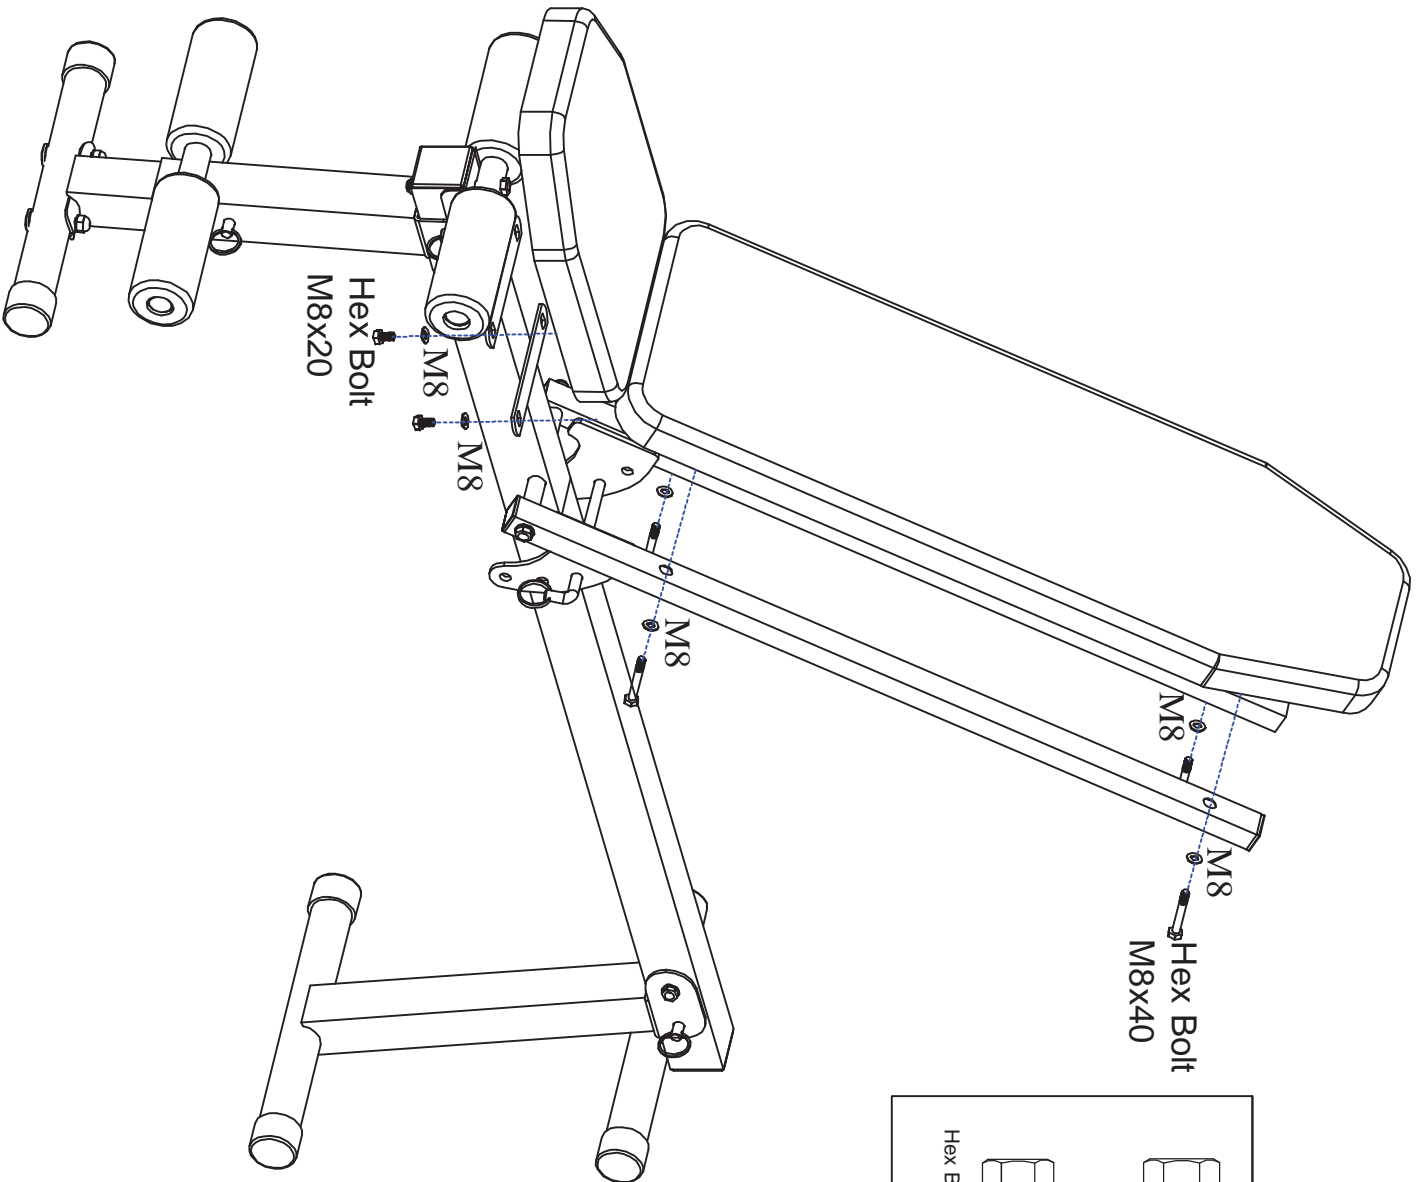

Nut: (M8)

2PCS

Hex Bolt: (M10x160)

1PC

Hex Bolt: (M10x70)

2PCS

Hex Bolt: (M10x20)

1PC

Hex Bolt: (M10x60)

1PC

Hex Bolt: (M8x40)

4PCS

Carriage Bolt: (M8x45)

2PCS

Hex Bolt: (M8x20)

4PCS

1

3

- Hex Bolt M8x20 - 8pcs
- Hex Bolt M8x40 - 4pcs
- Washer M8 - 12pcs

# GYRONETICS

INNOVATIVE FITNESS PRODUCTS

Maximum Load:100kg