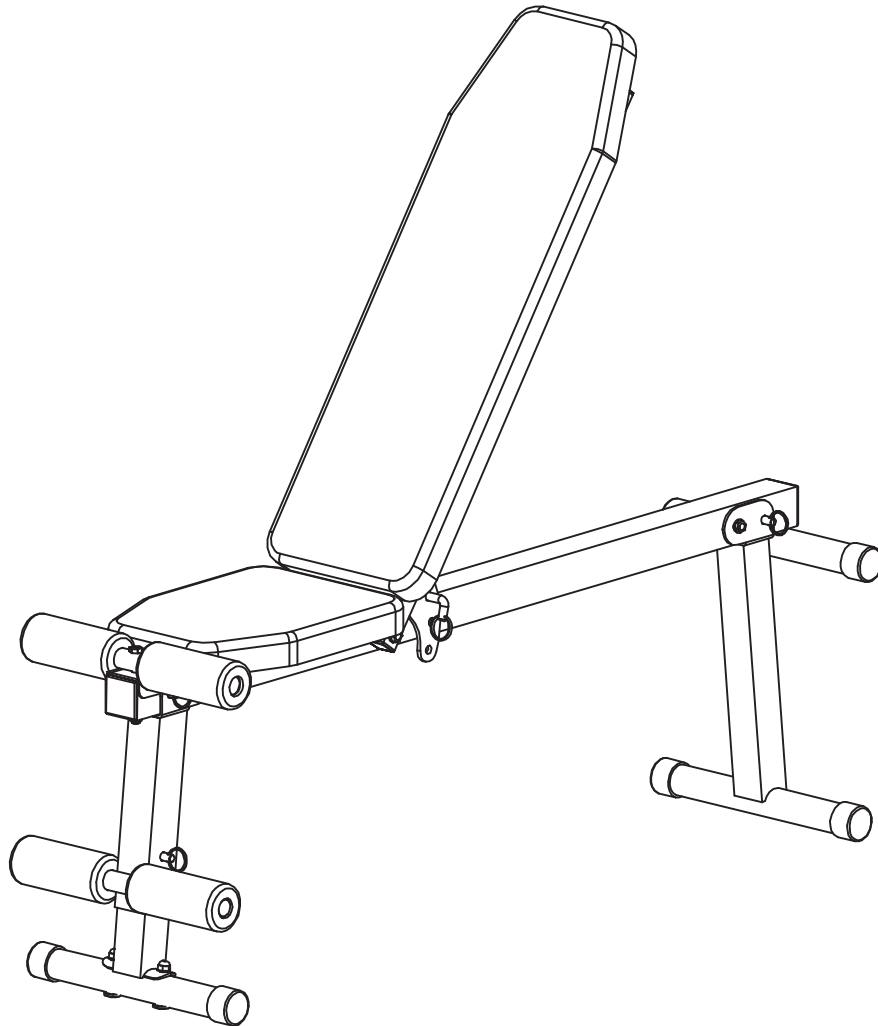

**GYRONETICS**  
INNOVATIVE FITNESS PRODUCTS

Multi-function Bench (30000004)

# GYRONETICS

INNOVATIVE FITNESS PRODUCTS

Washer: (M10)

10PCS

Washer: (M8)

10PCS

Nut: (M10)

5PCS

Nut: (M8)

2PCS

Hex Bolt: (M10x160)

1PC

Hex Bolt: (M10x70)

2PCS

Hex Bolt: (M10x20)

1PC

# GYRONETICS

INNOVATIVE FITNESS PRODUCTS

Maximum Load:100kg