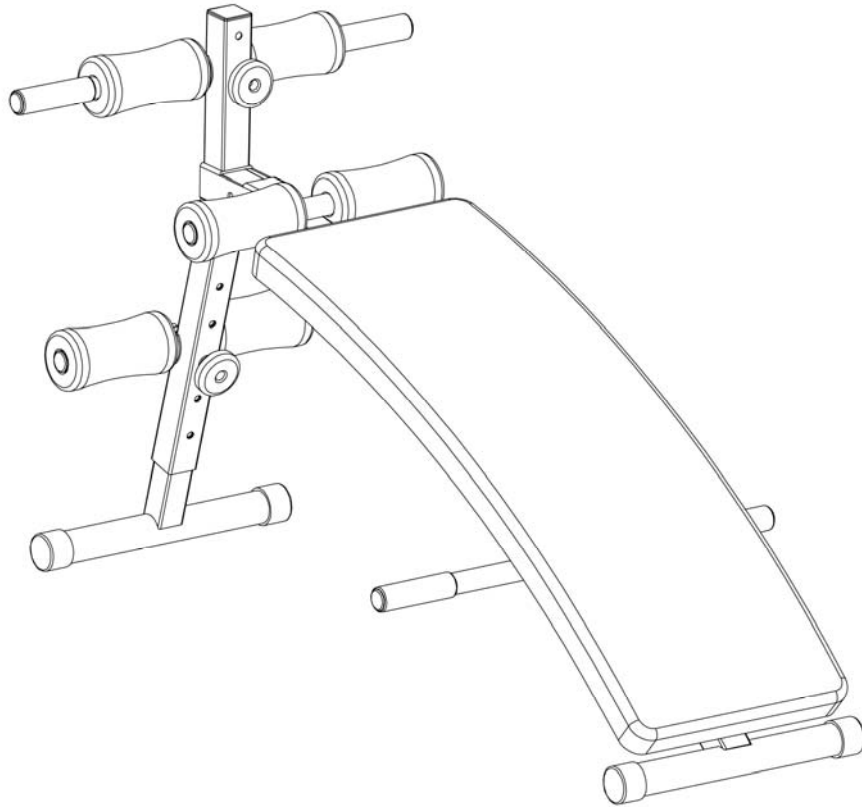

GYRONETICS
INNOVATIVE FITNESS PRODUCTS

Sit Up Bench (30000022)

GYRONETICS

INNOVATIVE FITNESS PRODUCTS

Washer: (M8)

2PCS

Washer: (M6)

6PCS

Nut: (M8)

1PC

Hex Bolt: (M8x45)

1PC

Hex Bolt: (M6x16)

6PCS

Pin: (8x45)

1PC

1

GYRONETICS

INNOVATIVE FITNESS PRODUCTS

Maximum Load:120kg