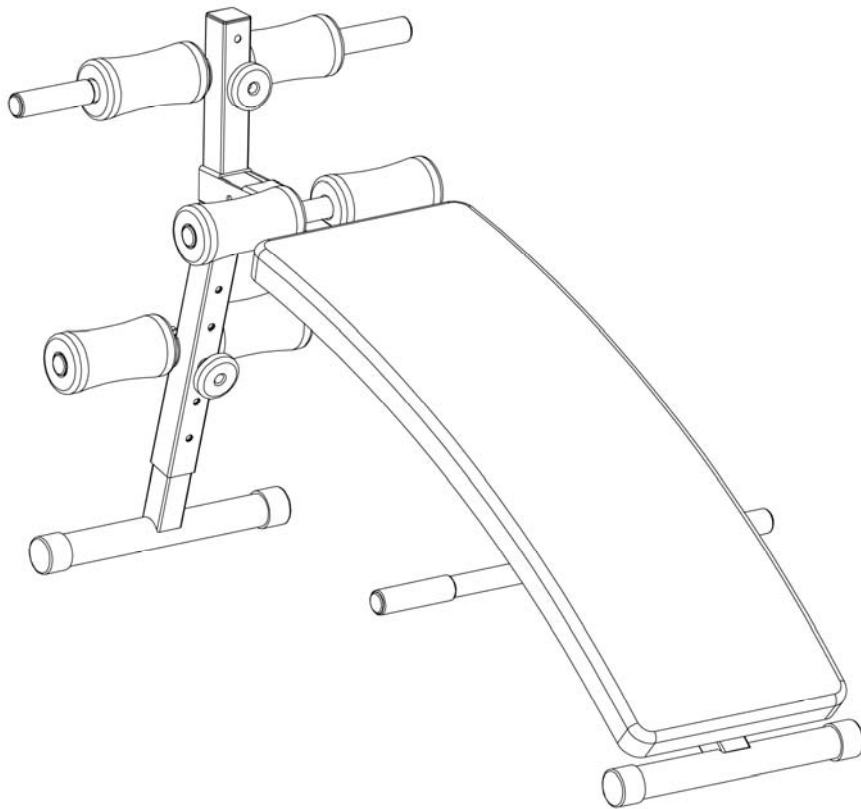

GYRONETICS
INNOVATIVE FITNESS PRODUCTS

Sit Up Bench (30000022)

GYRONETICS

INNOVATIVE FITNESS PRODUCTS

Washer: (M8)

2PCS

Washer: (M6)

6PCS

Nut: (M8)

1PC

Hex Bolt: (M8x45)

1PC

Hex Bolt: (M6x16)

6PCS

Pin: (8x45)

1PC

1

GYRONETICS

INNOVATIVE FITNESS PRODUCTS

Maximum Load:120kg