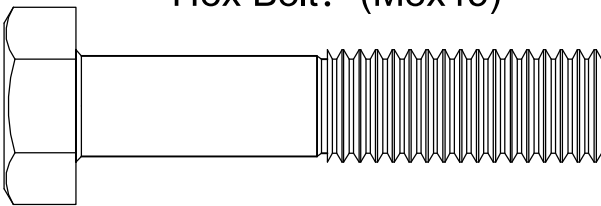

GYRONETICS
INNOVATIVE FITNESS PRODUCTS

Sit Up Bench (30000022)

GYRONETICS

INNOVATIVE FITNESS PRODUCTS

Washer: (M8)

2PCS

Washer: (M6)

6PCS

Nut: (M8)

1PC

Hex Bolt: (M8x45)

1PC

Hex Bolt: (M6x16)

6PCS

Pin: (8x45)

1PC