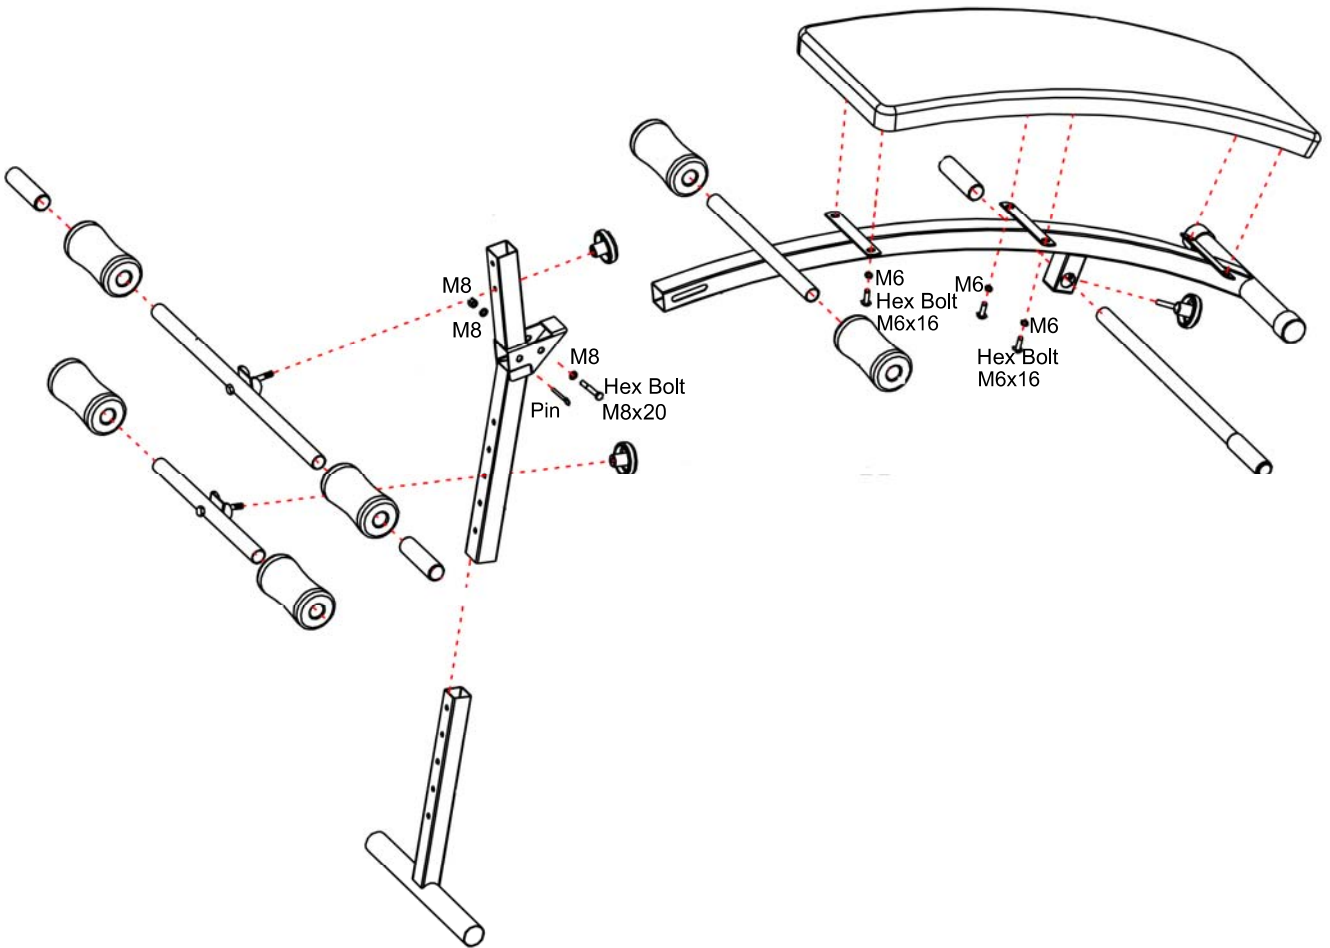

Nut: (M8)

1PC

Hex Bolt: (M8x45)

1PC

Hex Bolt: (M6x16)

6PCS

Pin: (8x45)

1PC

1

GYRONETICS

INNOVATIVE FITNESS PRODUCTS

Maximum Load:120kg