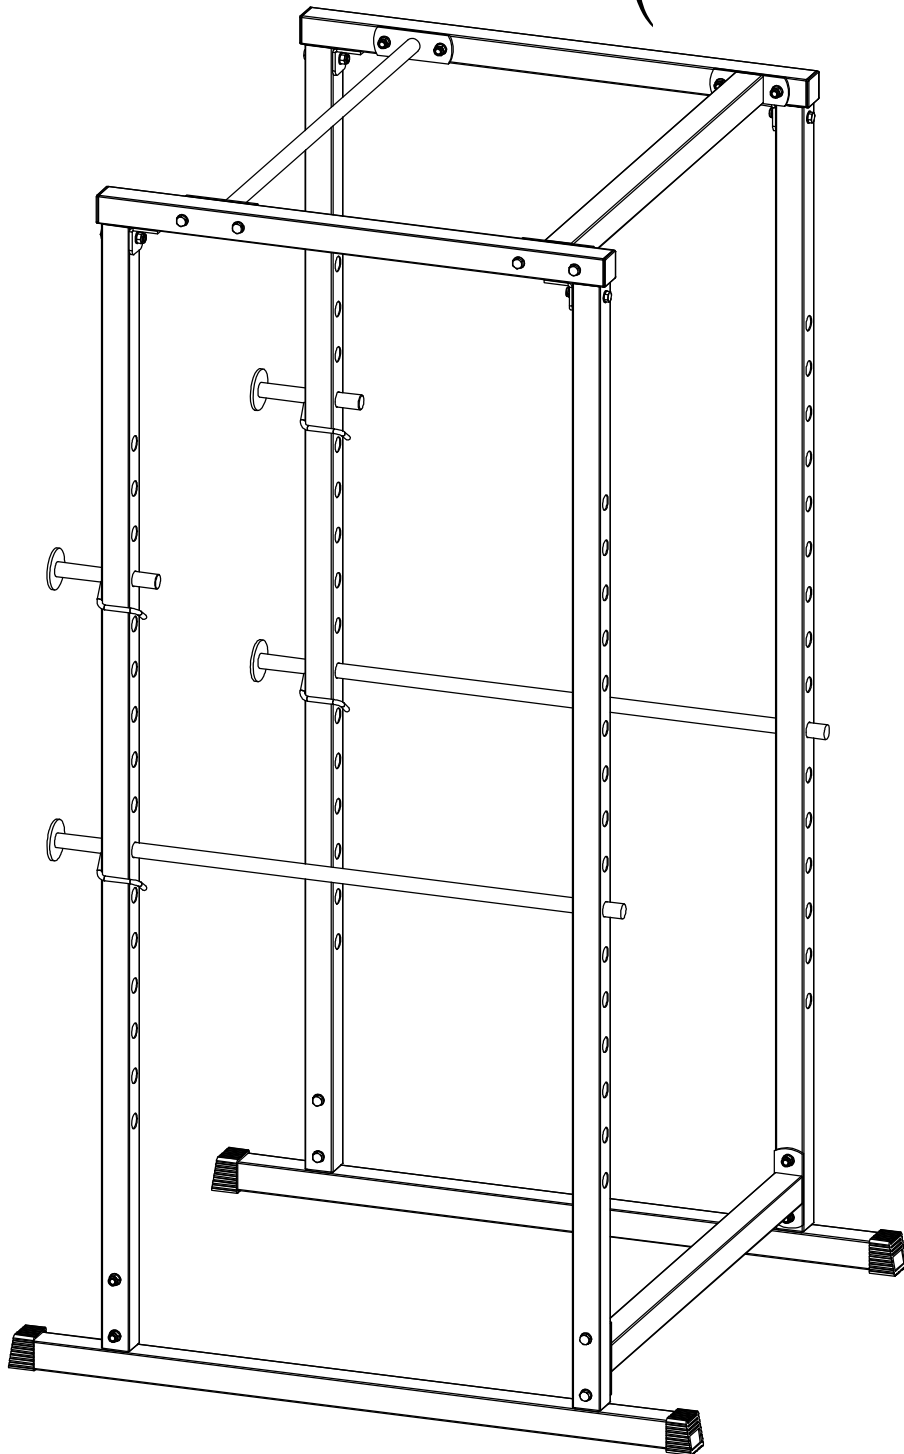

GORILLA SPORTS

POWER RACK (10000559)

Maximum load 200KG

GORILLA SPORTS

Washer: (Ø10)

40X

Hex Nut: (M10)

20X

Hex Bolt: (M10*70)

16X

Hex Bolt: (M10*65)

4X

Hex Bolt (M10x70) - 4PCS

Hex Bolt (M10) - 4PCS

Washer (M10) - 8PCS

4