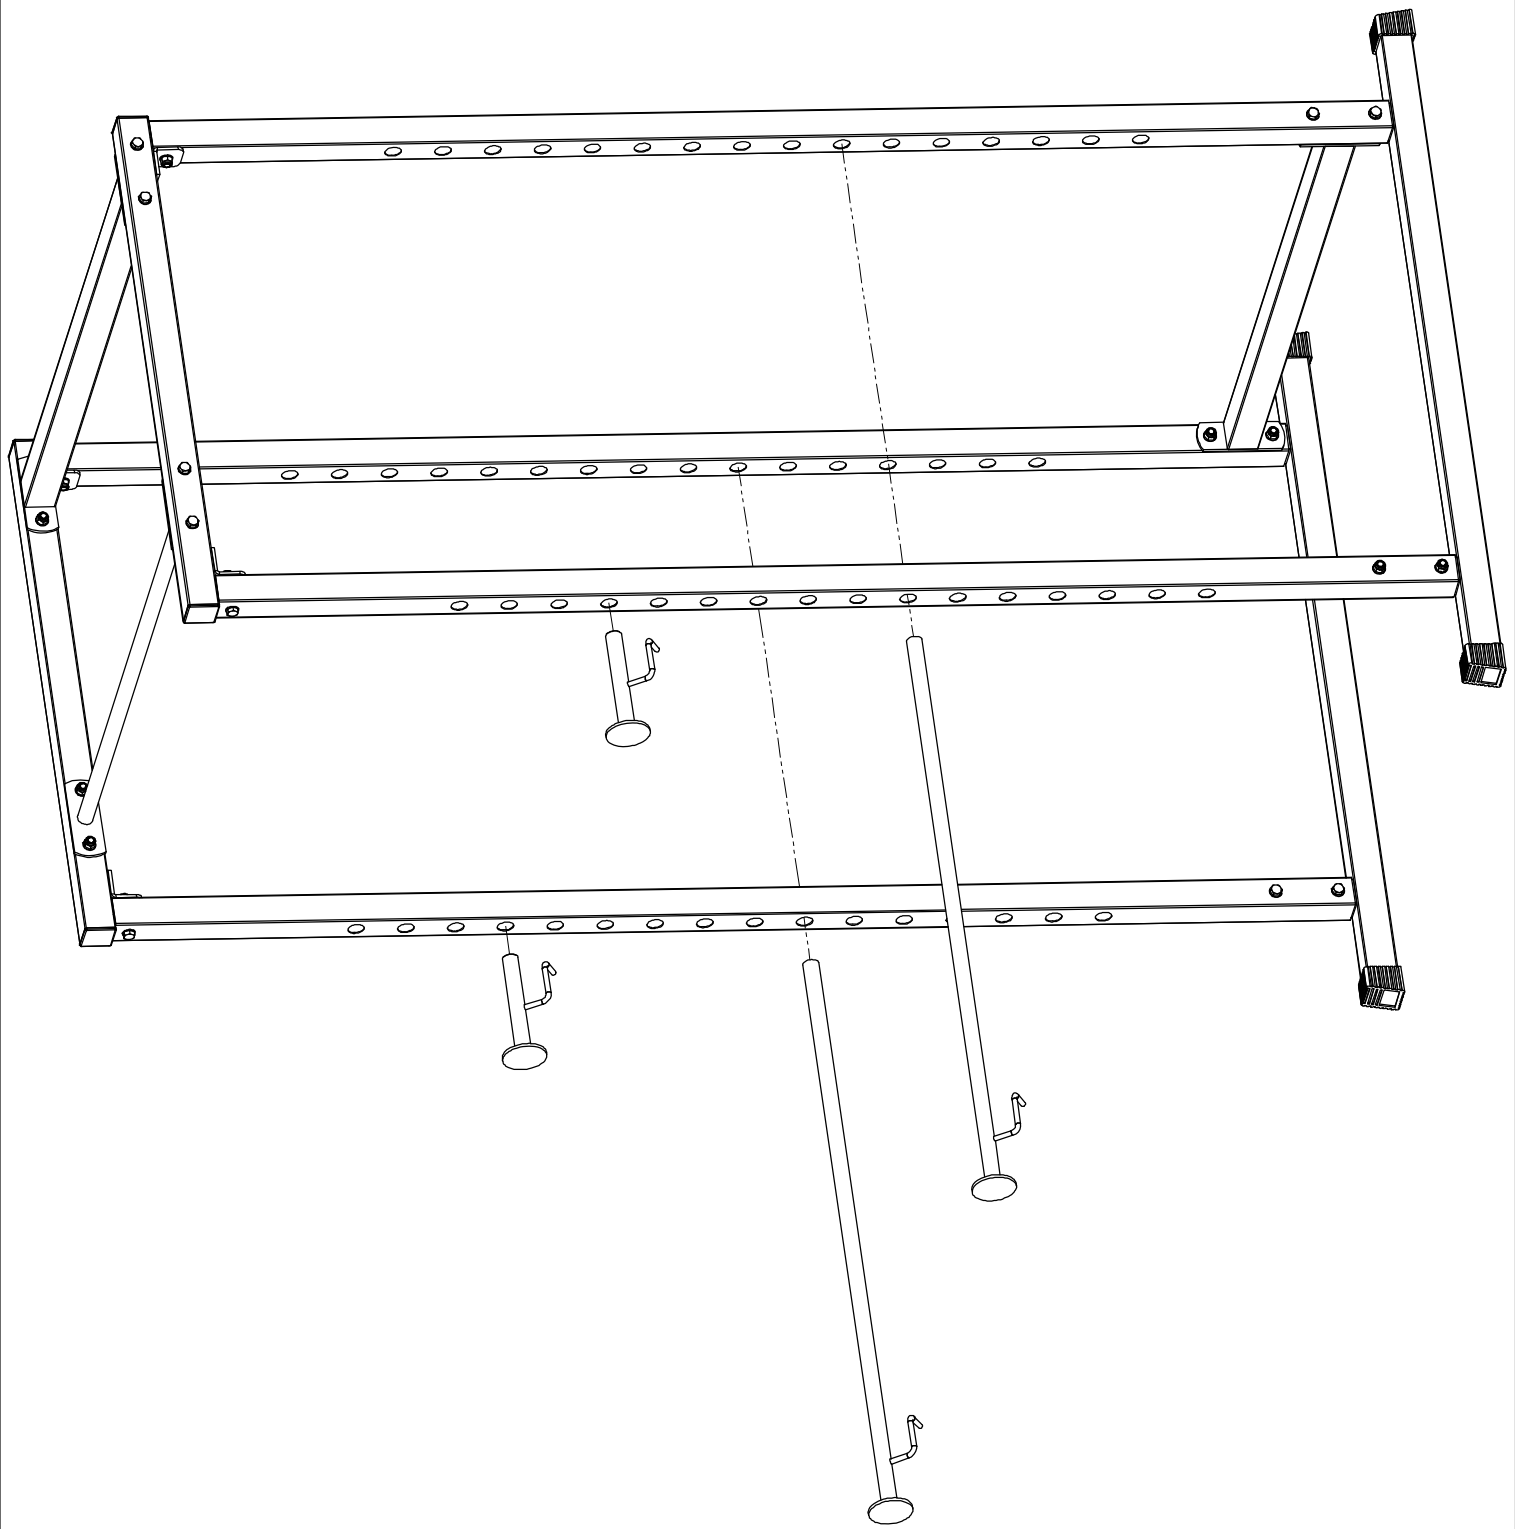

GORILLA SPORTS

POWER RACK (10000559)

Maximum load 200KG

GORILLA SPORTS

Washer: (Ø10)

40X

Hex Nut: (M10)

20X

Hex Bolt: (M10*70)

16X

Hex Bolt: (M10*65)

4X

Hex Bolt (M10x70) - 4PCS

Hex Bolt (M10) - 4PCS

Washer (M10) - 8PCS

4