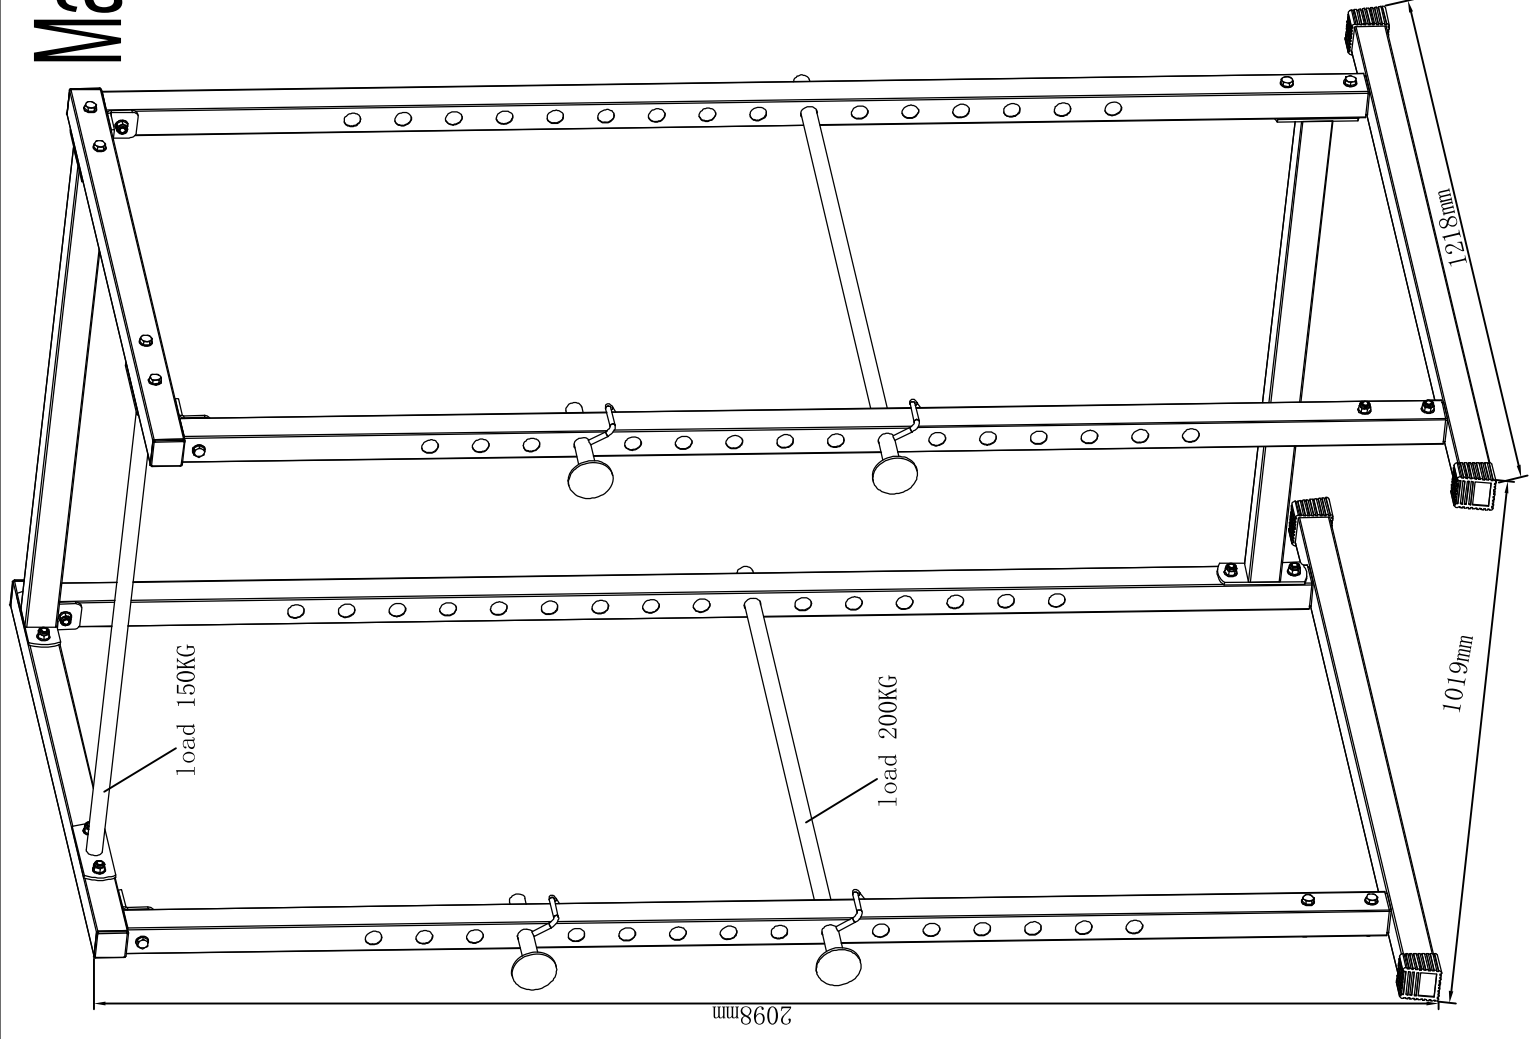

GORILLA SPORTS

POWER RACK (10000559)

Maximum load 200KG

GORILLA SPORTS

Washer: (Ø10)

40X

Hex Nut: (M10)

20X

Hex Bolt: (M10*70)

16X

Hex Bolt: (M10*65)

4X

Hex Bolt (M10x70) - 4PCS

Hex Bolt (M10) - 4PCS

Washer (M10) - 8PCS

4