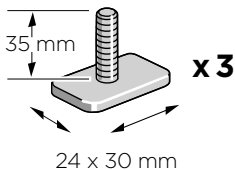

> Instructions

Thule T-track adapter 889301

For

Thule FastRide 564

Thule TopRide 568

Thule FreeRide 530/532

Thule OutRide 561

 Thule Sweden AB, Borggatan 5
335 73 Hillerstorp, SWEDEN