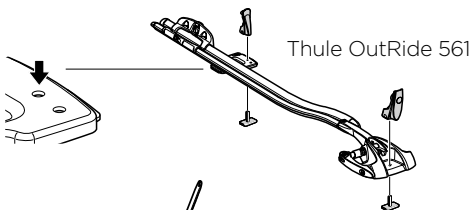

> Instructions

Thule T-track adapter 889301

For

Thule FastRide 564

Thule TopRide 568

Thule FreeRide 530/532

Thule OutRide 561

 Thule Sweden AB, Borggatan 5
335 73 Hillerstorp, SWEDEN