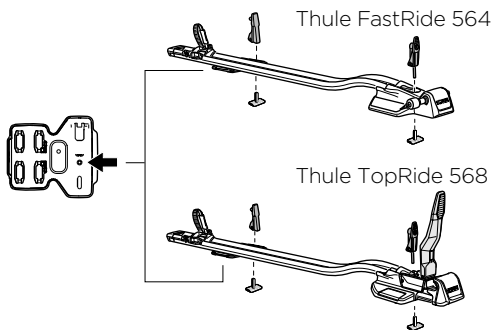

> Instructions

Thule T-track adapter 889301

For

Thule FastRide 564

Thule TopRide 568

Thule FreeRide 530/532

Thule OutRide 561

 Thule Sweden AB, Borggatan 5
335 73 Hillerstorp, SWEDEN